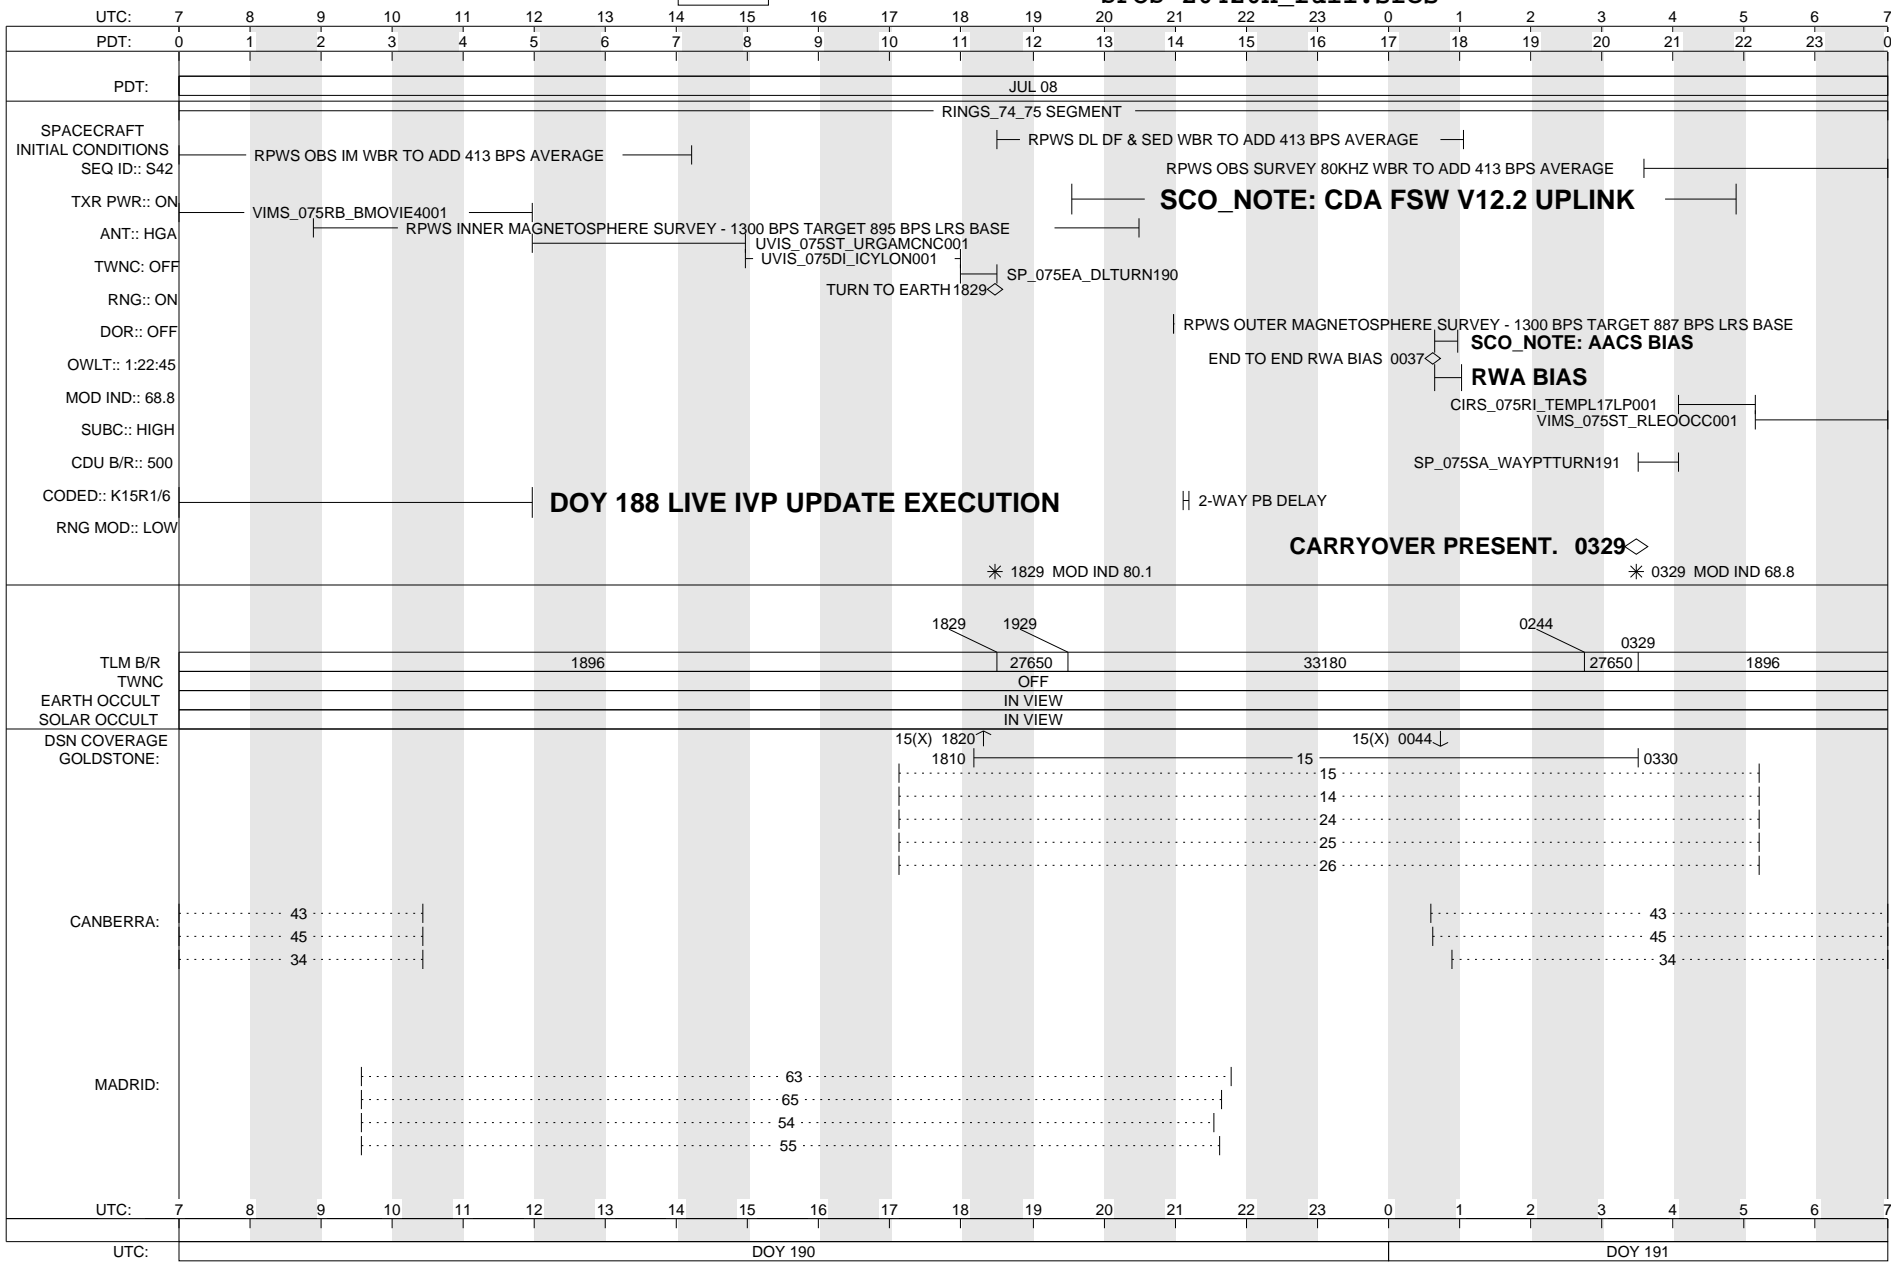

TUESDAY 190-191
JULY 8, 2008 - JULY 9, 2008

MISSING
IMAGE

CASSINI SFOS

SOE z0420e_full.soe
SFOS z0420h_full.sfos

ISSUE DATE: 06/18/08