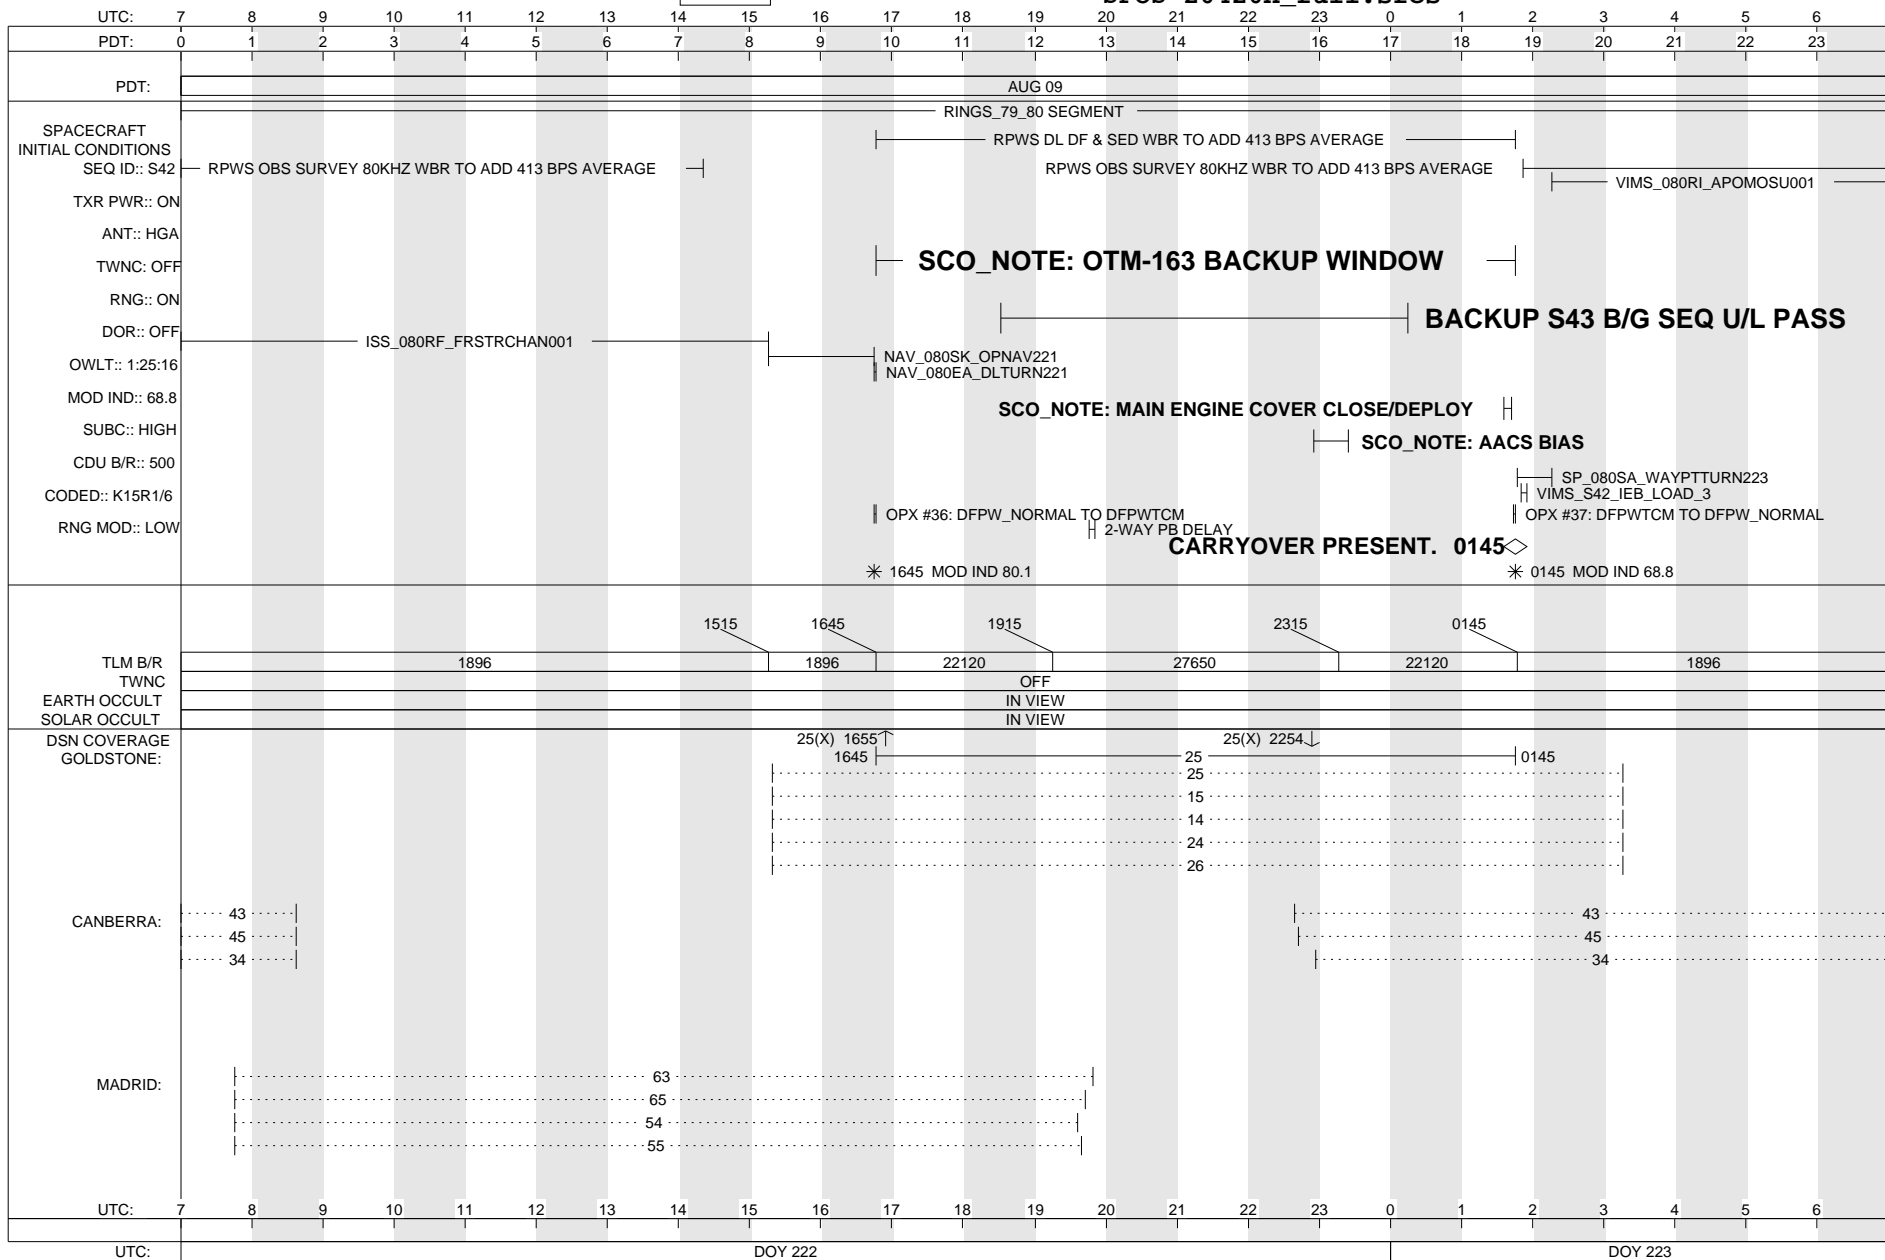

SATURDAY 222-223

AUGUST 9, 2008 - AUGUST 10, 2008

MISSING
IMAGE

CASSINI SFOS

SOE z0420e_full.soe
SFOS z0420h_full.sfos

ISSUE DATE: 06/18/08