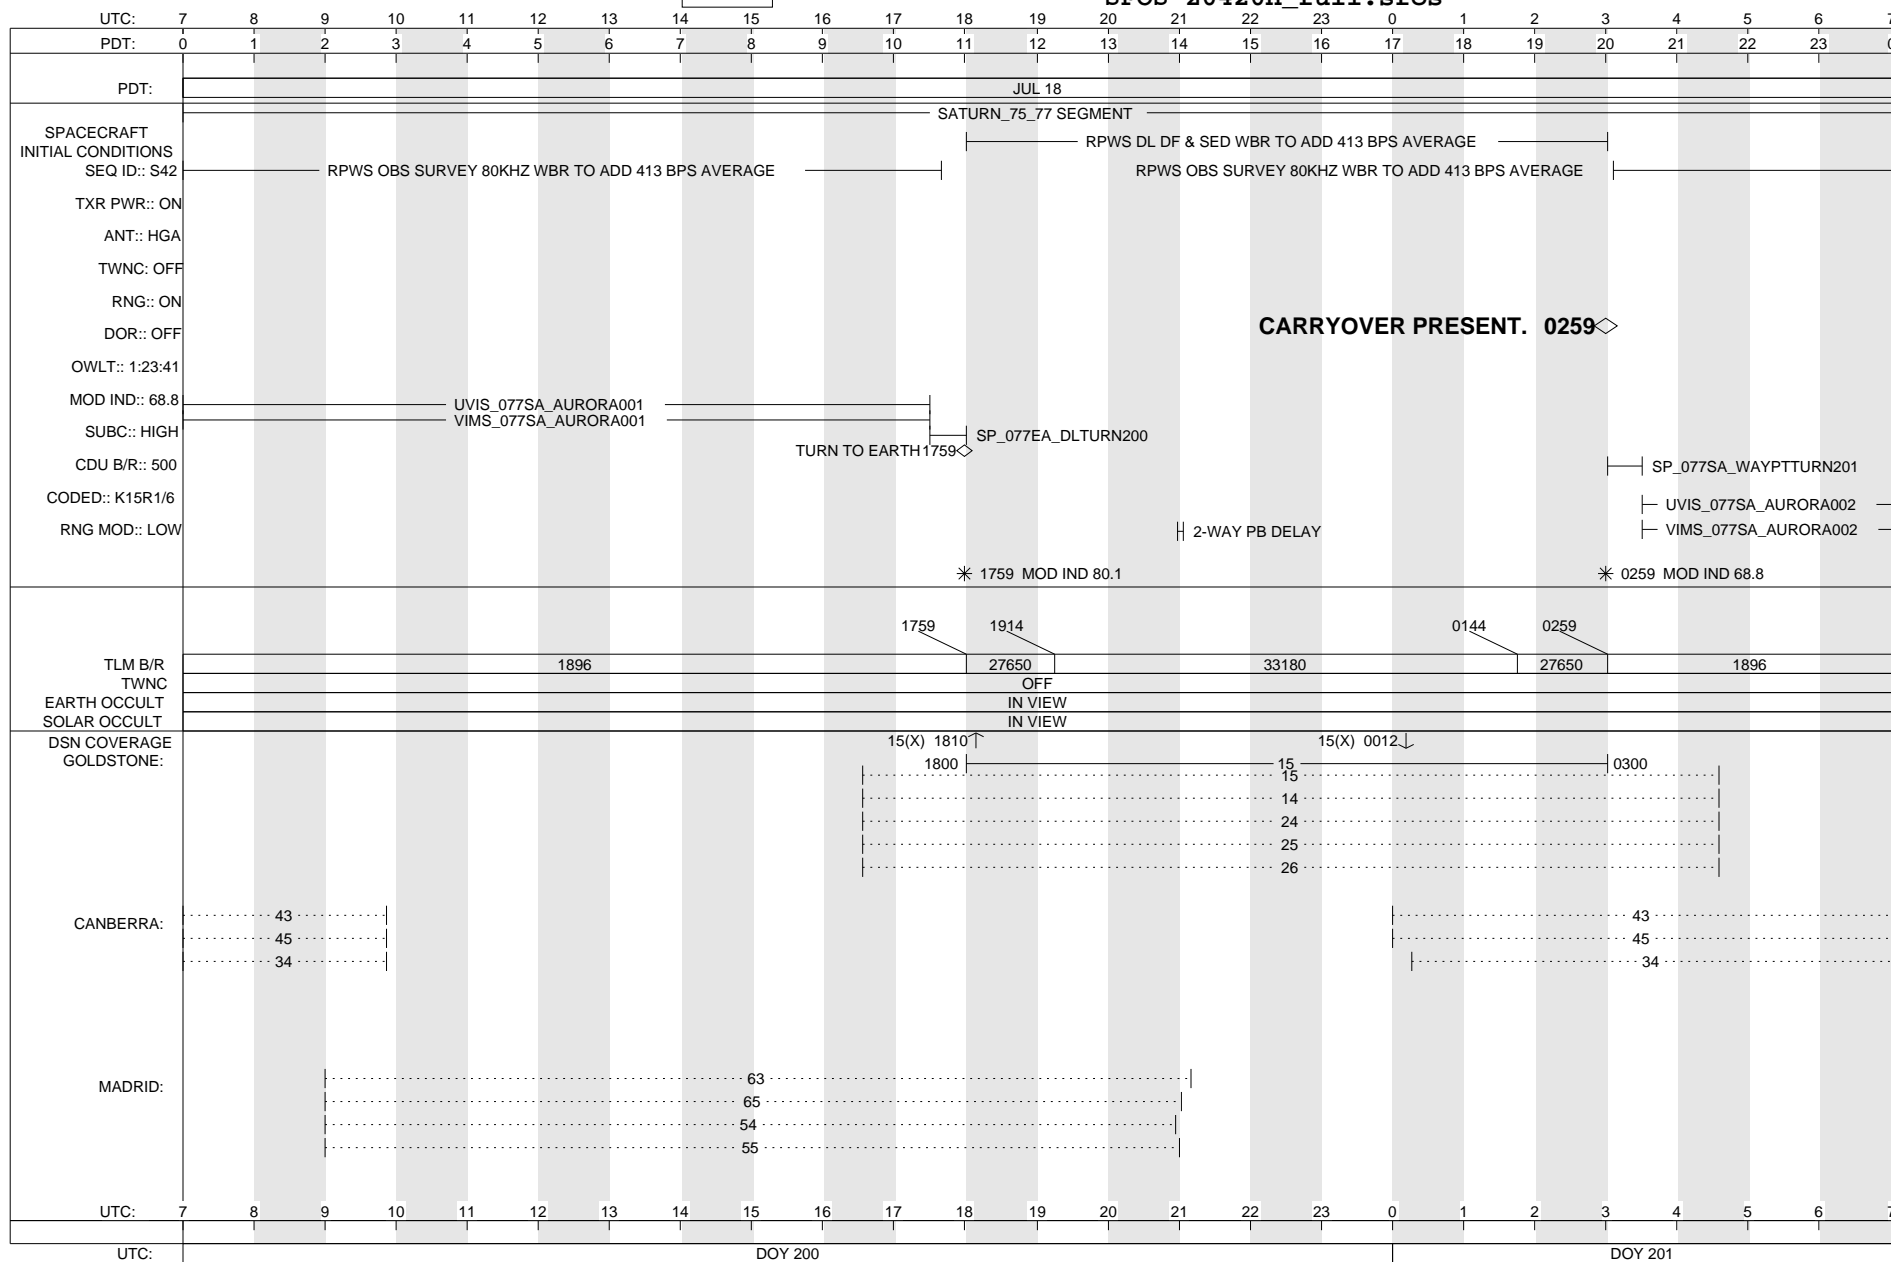

FRIDAY

200-201

JULY 18, 2008 - JULY 19, 2008

MISSING
IMAGE

CASSINI SFOS

SOE z0420e_full.soe
SFOS z0420h_full.sfos

ISSUE DATE: 06/18/08