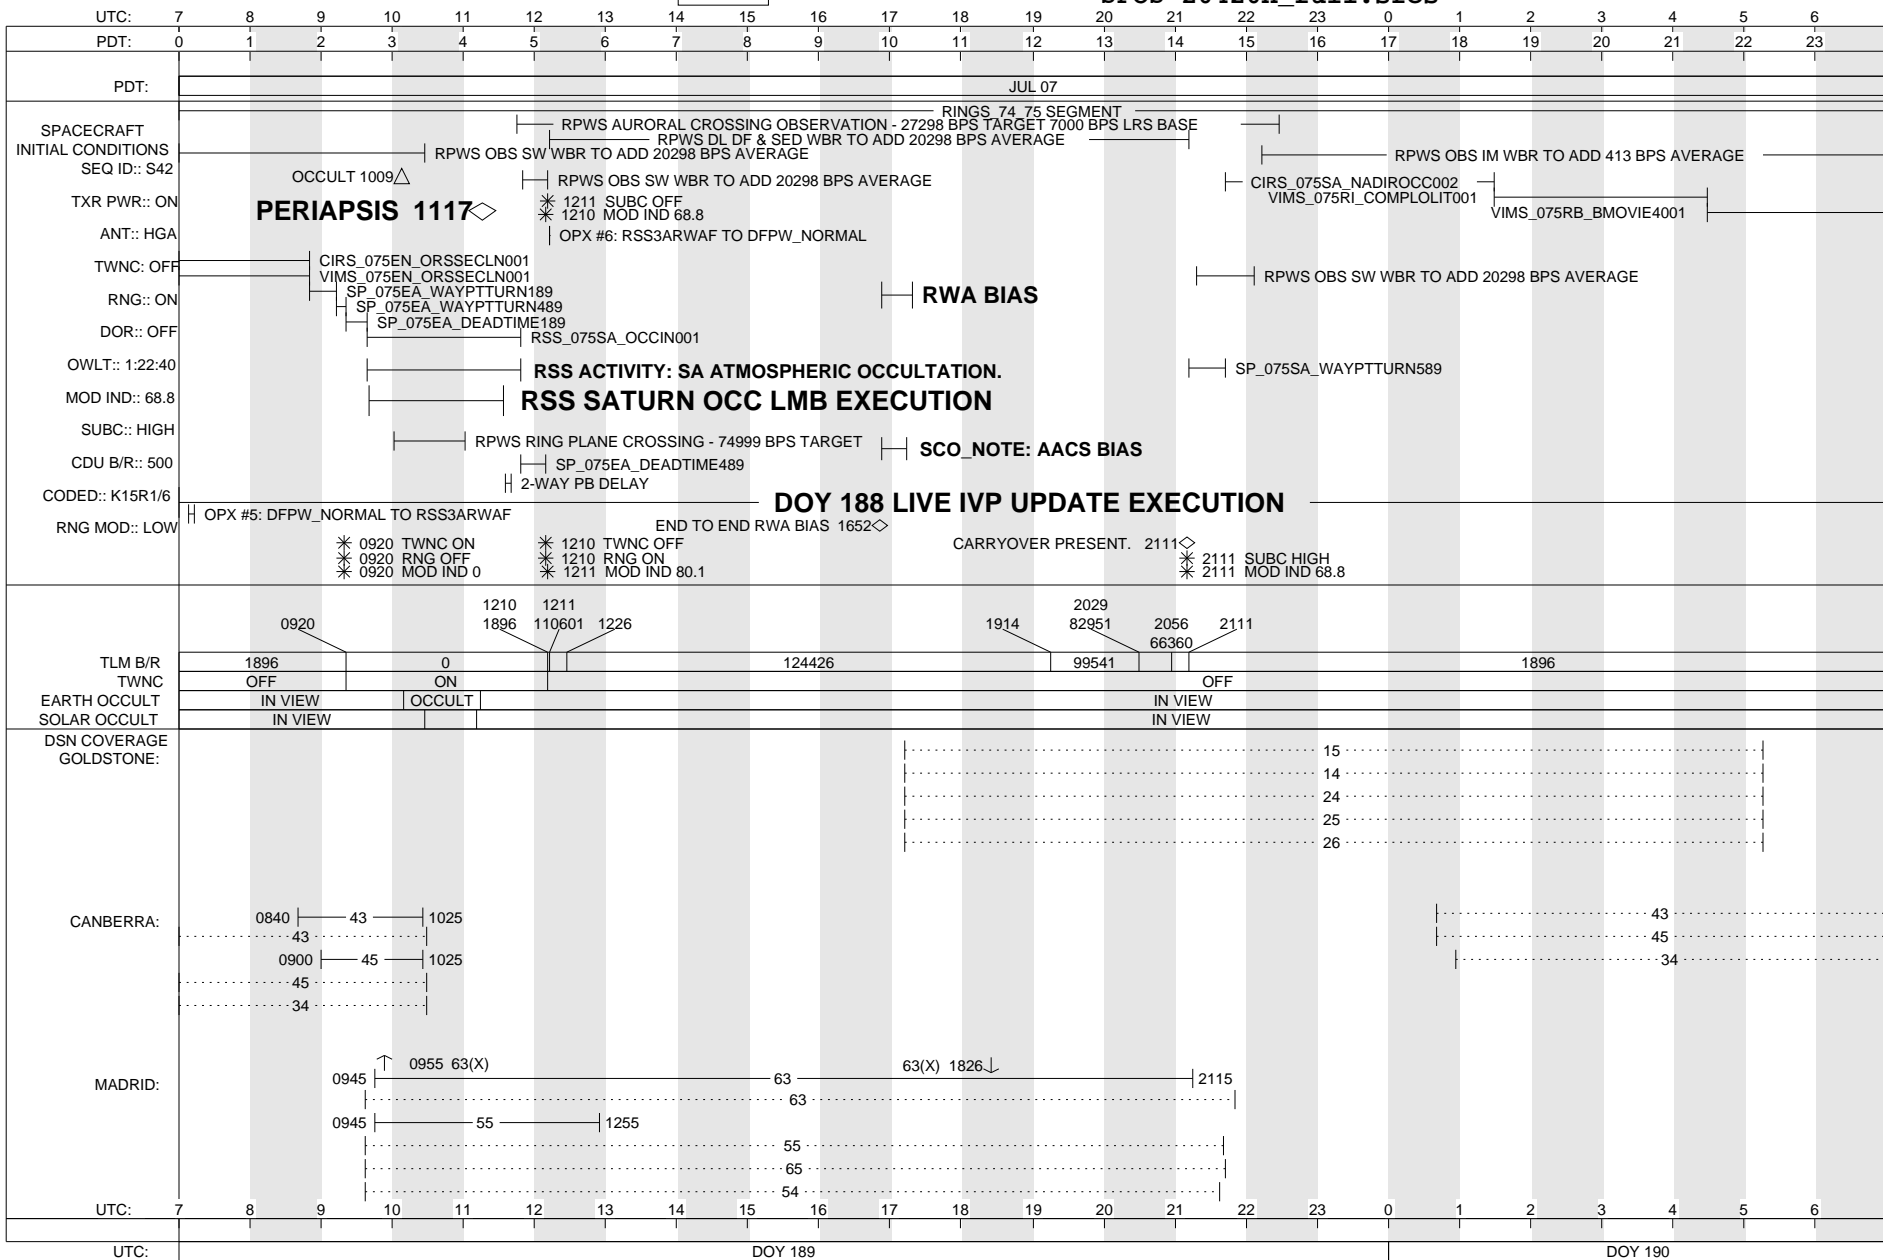

# CASSINI SFOS

SOE z0420e\_full.soe  
SFOS z0420h\_full.sfos

ISSUE DATE: 06/18/08

MONDAY 189-190  
 JULY 7, 2008 - JULY 8, 2008

MISSING  
 IMAGE

CASSINI SFOS

SOE z0420e\_full.soe  
 SFOS z0420h\_full.sfos

ISSUE DATE: 06/18/08