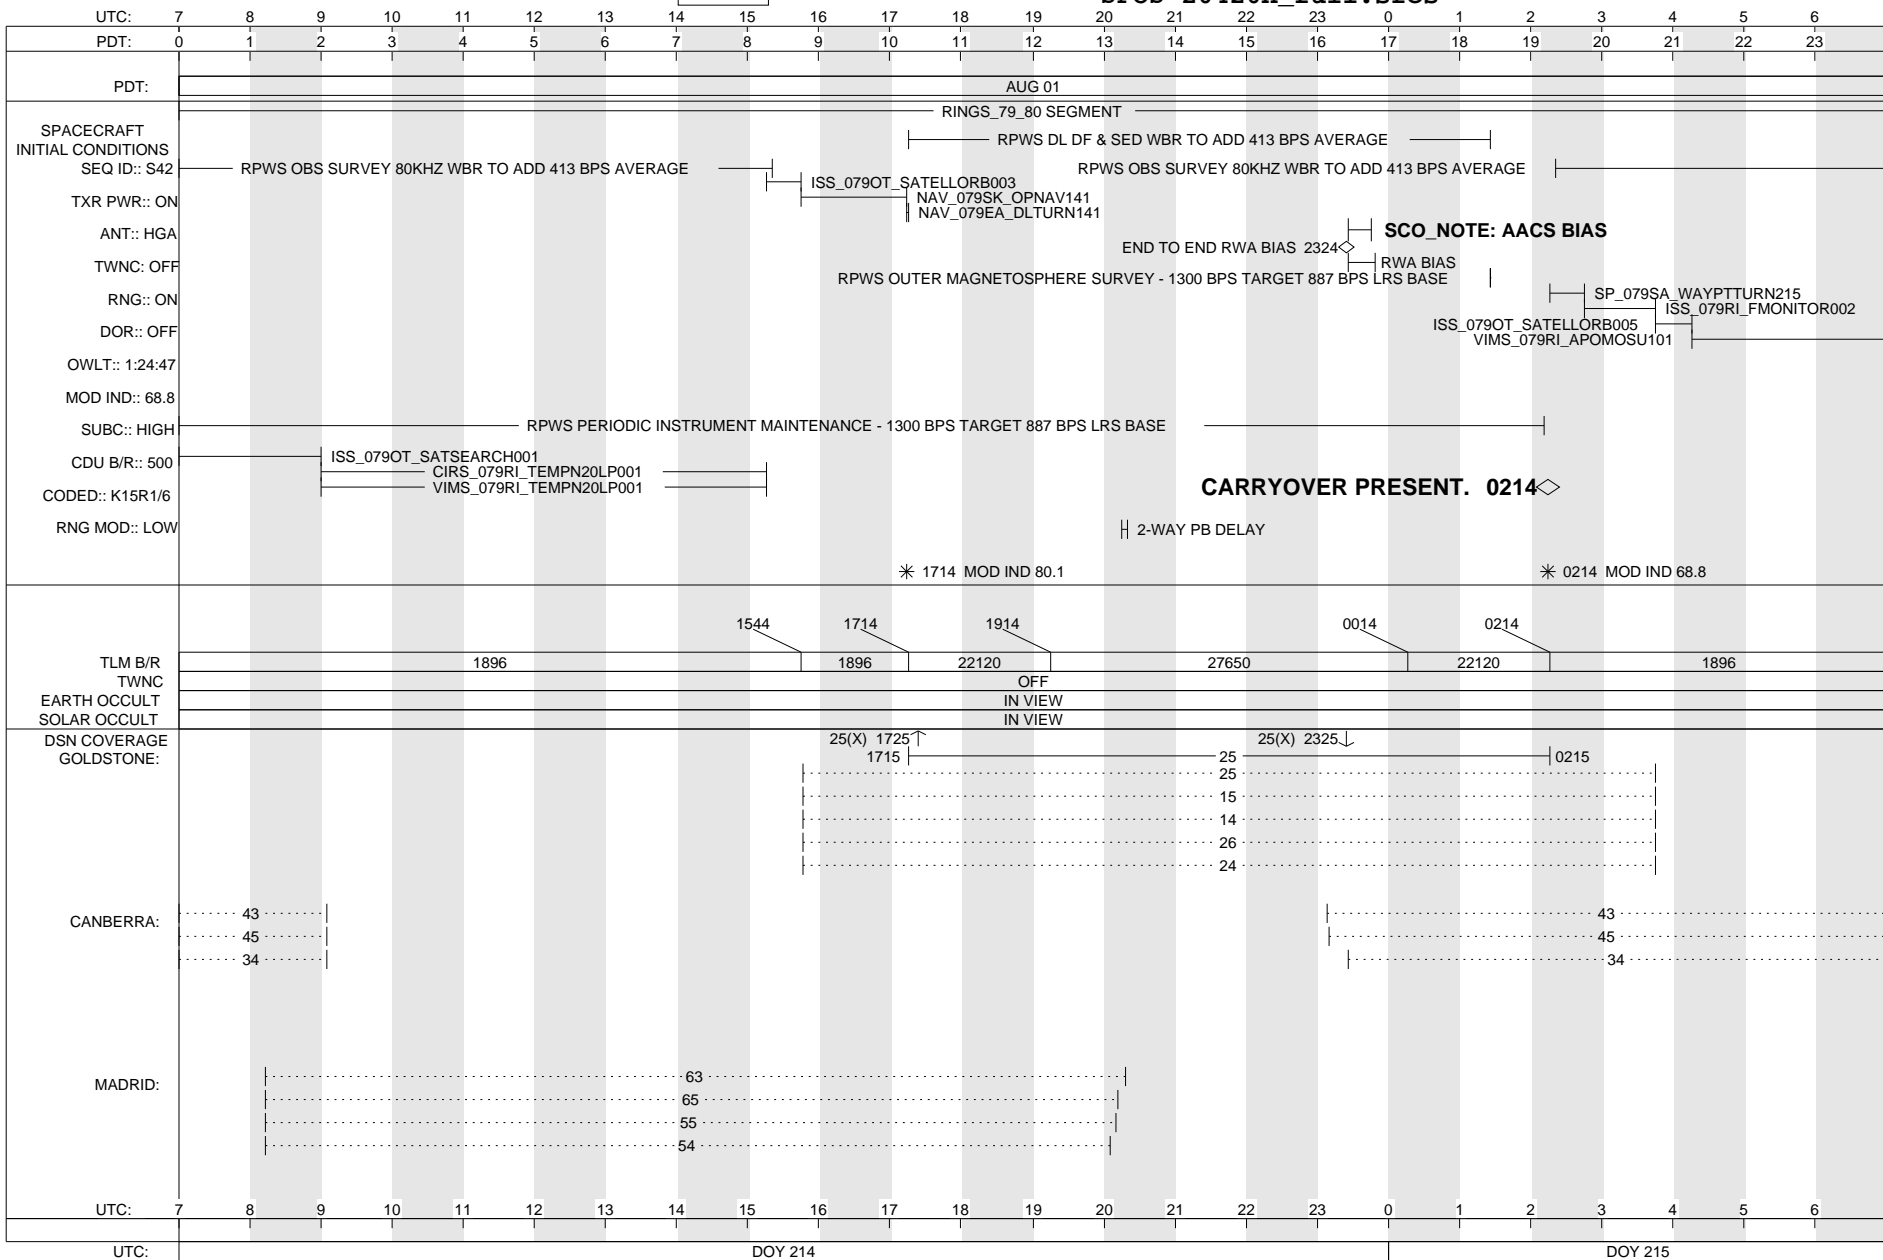

FRIDAY

214-215

AUGUST 1, 2008 - AUGUST 2, 2008

MISSING
IMAGE

CASSINI SFOS

SOE z0420e_full.soe
SFOS z0420h_full.sfos

ISSUE DATE: 06/18/08