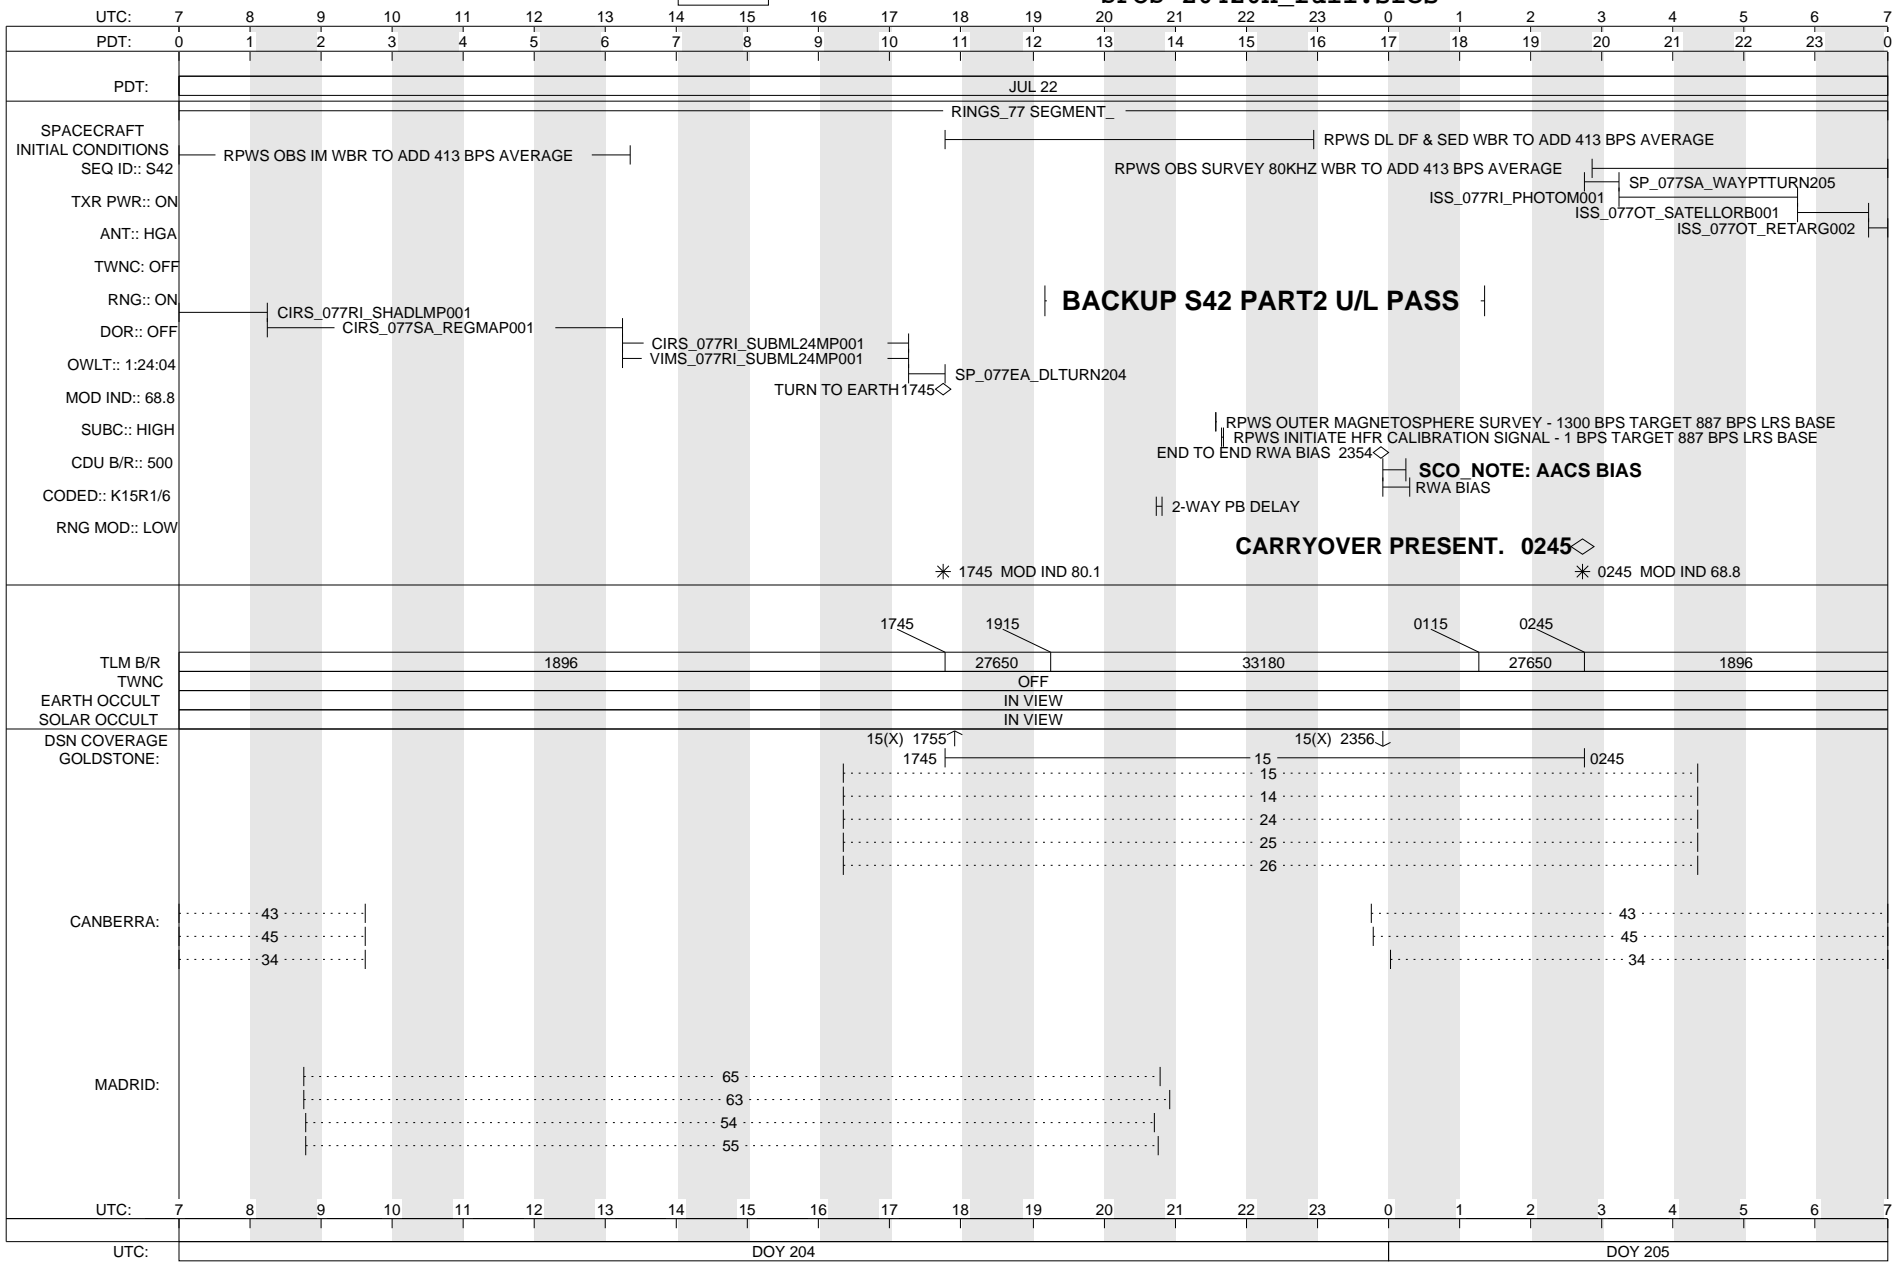

TUESDAY 204-205

JULY 22, 2008 - JULY 23, 2008

MISSING
IMAGE

CASSINI SFOS

SOE z0420e_full.soe
SFOS z0420h_full.sfos

ISSUE DATE: 06/18/08